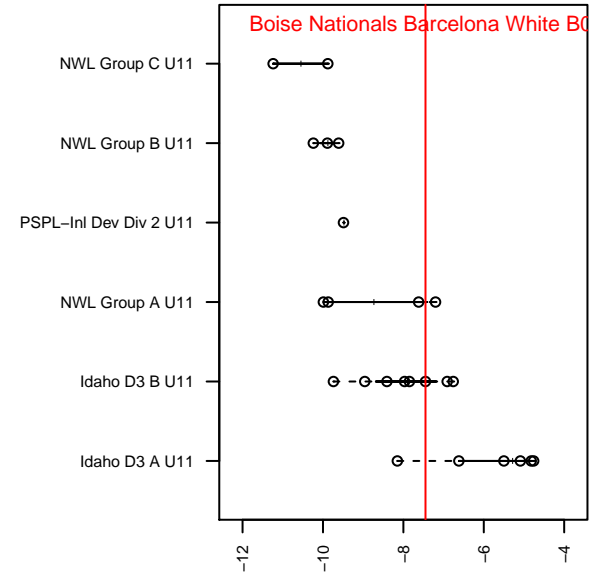

Boise Nationals Barcelona White B03

Boise Nationals
 Boise, ID
 B03 total strength=467
 attack=0.66 defense=0.15
 fall league = Idaho D3 B U11
 spr league = Spr Idaho D3 A U11

alt names used:
 BNSC BARCELONA WHITE
 BNSC BARCELONA WHITE (ID)
 BNSC BARCELONA WHITE
 BNSC BARCELONA WHITE
 BOISE NATIONALS BARCELONA WHITE (ID)

Venues played:
 2014 Idaho D3 B U11
 2014 GEM State Challenge U11B Gold U11
 2014 FC Nova Fall Showcase U11B King
 2014 Spr Idaho D3 A U11

Boise Nationals Barcelona White B03
 Dots are actual minus expected GF (blue circles) and GA (red triangles).
 Blue line is smoothed change in attack strength. Red is smoothed change in defense strength.

**attack and defense variance (black dot)
relative to other teams
and top 10 in region**

**attack and defense rating
relative to others at age
and all opponents in last 13 months**

Performance relative to 13 month average